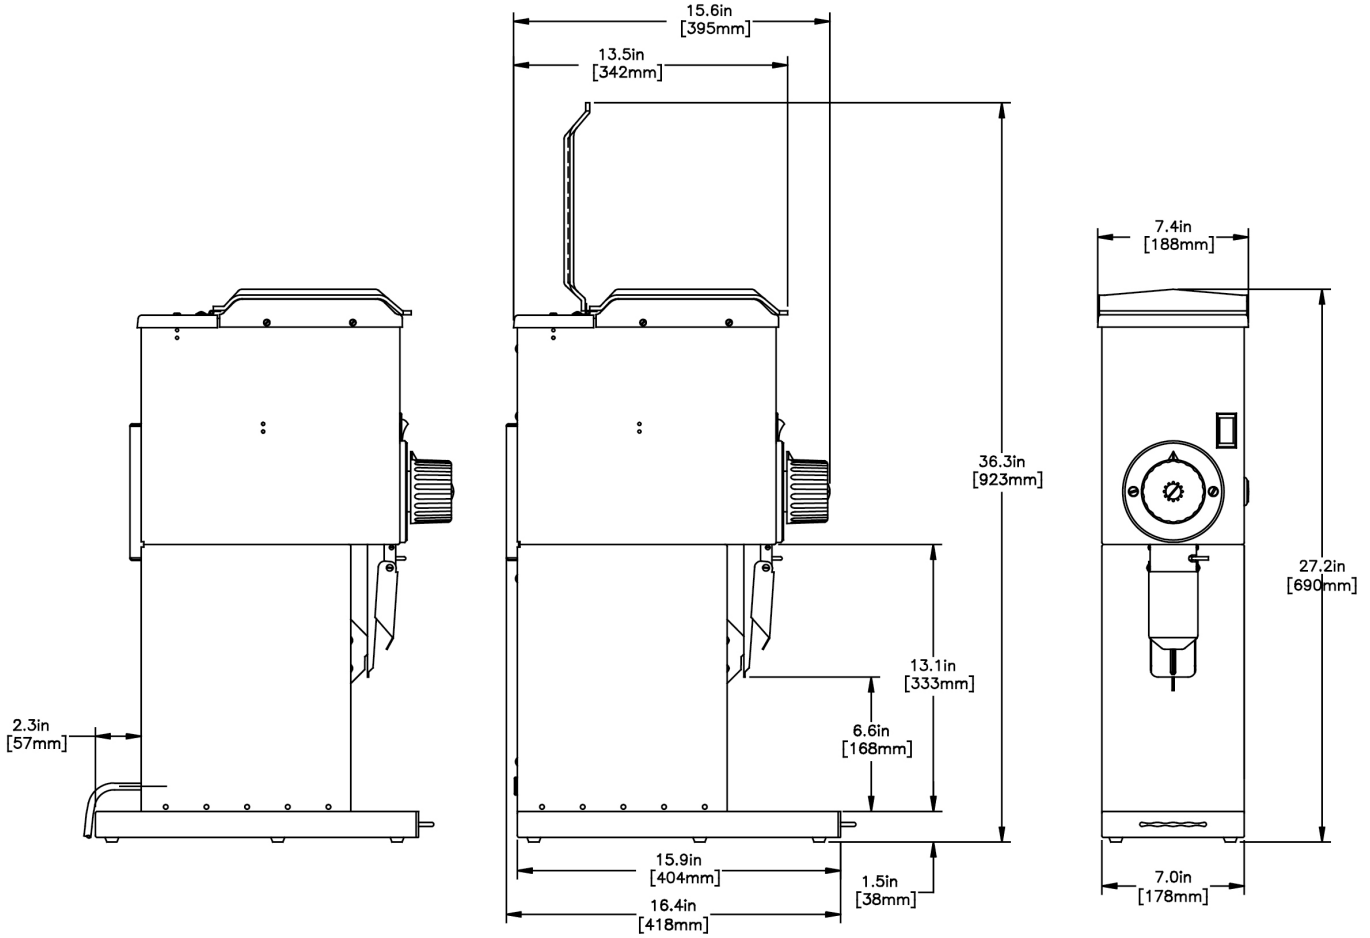

Agency:

Specifications

Product #: 22100.0000

Finish: Black

Hoppers: One

Hopper Capacity: 3.00 lbs (1.361 kgs)

Additional Features

Electrical & Capacity

Created on:
05/16/2018

Unit			Shipping					
	Width	Height	Depth	Width	Height	Depth	Weight	Volume
English	7.4 in.	27.2 in.	16.0 in.	11.5 in. in.	30.0 in. in.	22.4 in. in.	56.200 lbs	4.472 ft ³
Metric	18.8 cm	69.1 cm	40.6 cm	29.2 cm cm	76.2 cm cm	56.9 cm cm	25.492 kgs	0.127 m ³