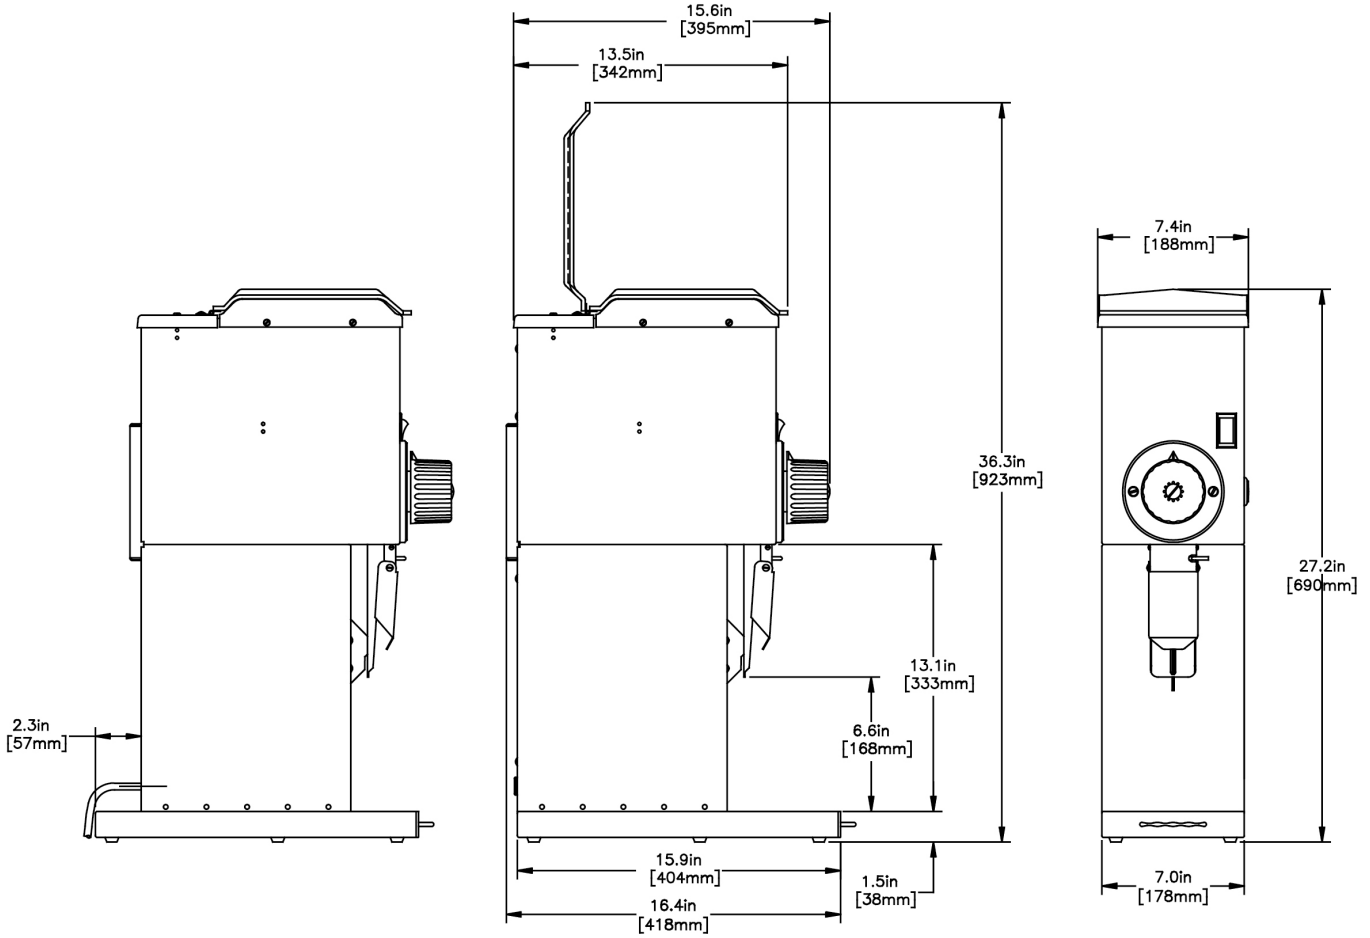

## Specifications

**Product #:** 22100.0001

**Finish:** Red

**Hoppers:** One

**Hopper Capacity:** 3.00 lbs (1.361 kgs)

Created on:  
05/22/2018

Unit			Shipping					
	Width	Height	Depth	Width	Height	Depth	Weight	Volume
English	7.4 in.	27.2 in.	16.0 in.	11.5 in. in.	30.0 in. in.	22.4 in. in.	55.950 lbs	4.472 ft <sup>3</sup>
Metric	18.8 cm	69.1 cm	40.6 cm	29.2 cm cm	76.2 cm cm	56.9 cm cm	25.379 kgs	0.127 m <sup>3</sup>