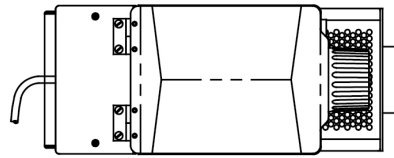

Created on:  
05/22/2018

Unit			Shipping					
	Width	Height	Depth	Width	Height	Depth	Weight	Volume
English	7.4 in.	27.2 in.	16.0 in.	11.5 in. in.	30.0 in. in.	22.4 in. in.	55.950 lbs	4.472 ft <sup>3</sup>
Metric	18.8 cm	69.1 cm	40.6 cm	29.2 cm cm	76.2 cm cm	56.9 cm cm	25.379 kgs	0.127 m <sup>3</sup>