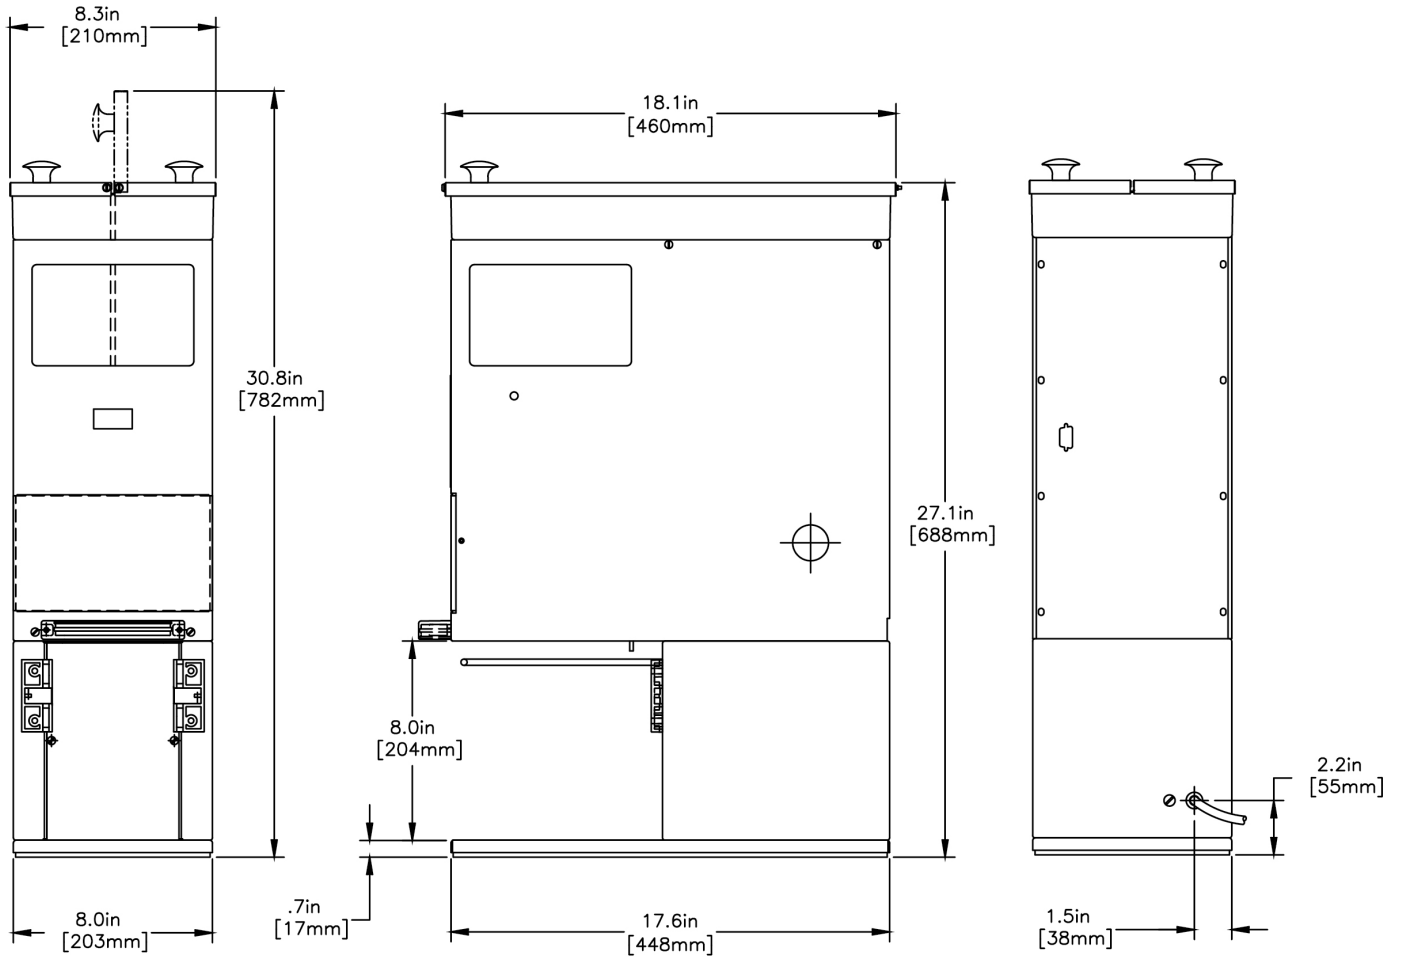

Agency:

Specifications

Product #: 33700.0001

Interface: Wireless

Finish: Black

Hoppers: Two

Hopper Capacity: 6.00 lbs (2.722 kgs)

Additional Features

Created on:
12/18/2018

	Unit			Shipping				
	Width	Height	Depth	Width	Height	Depth	Weight	Volume
English	8.0 in.	27.1 in.	18.1 in.	11.5 in.	30.0 in.	22.4 in.	65.950 lbs	4.472 ft ³
Metric	20.3 cm	68.8 cm	46.0 cm	29.2 cm	76.2 cm	56.9 cm	29.915 kgs	0.127 m ³